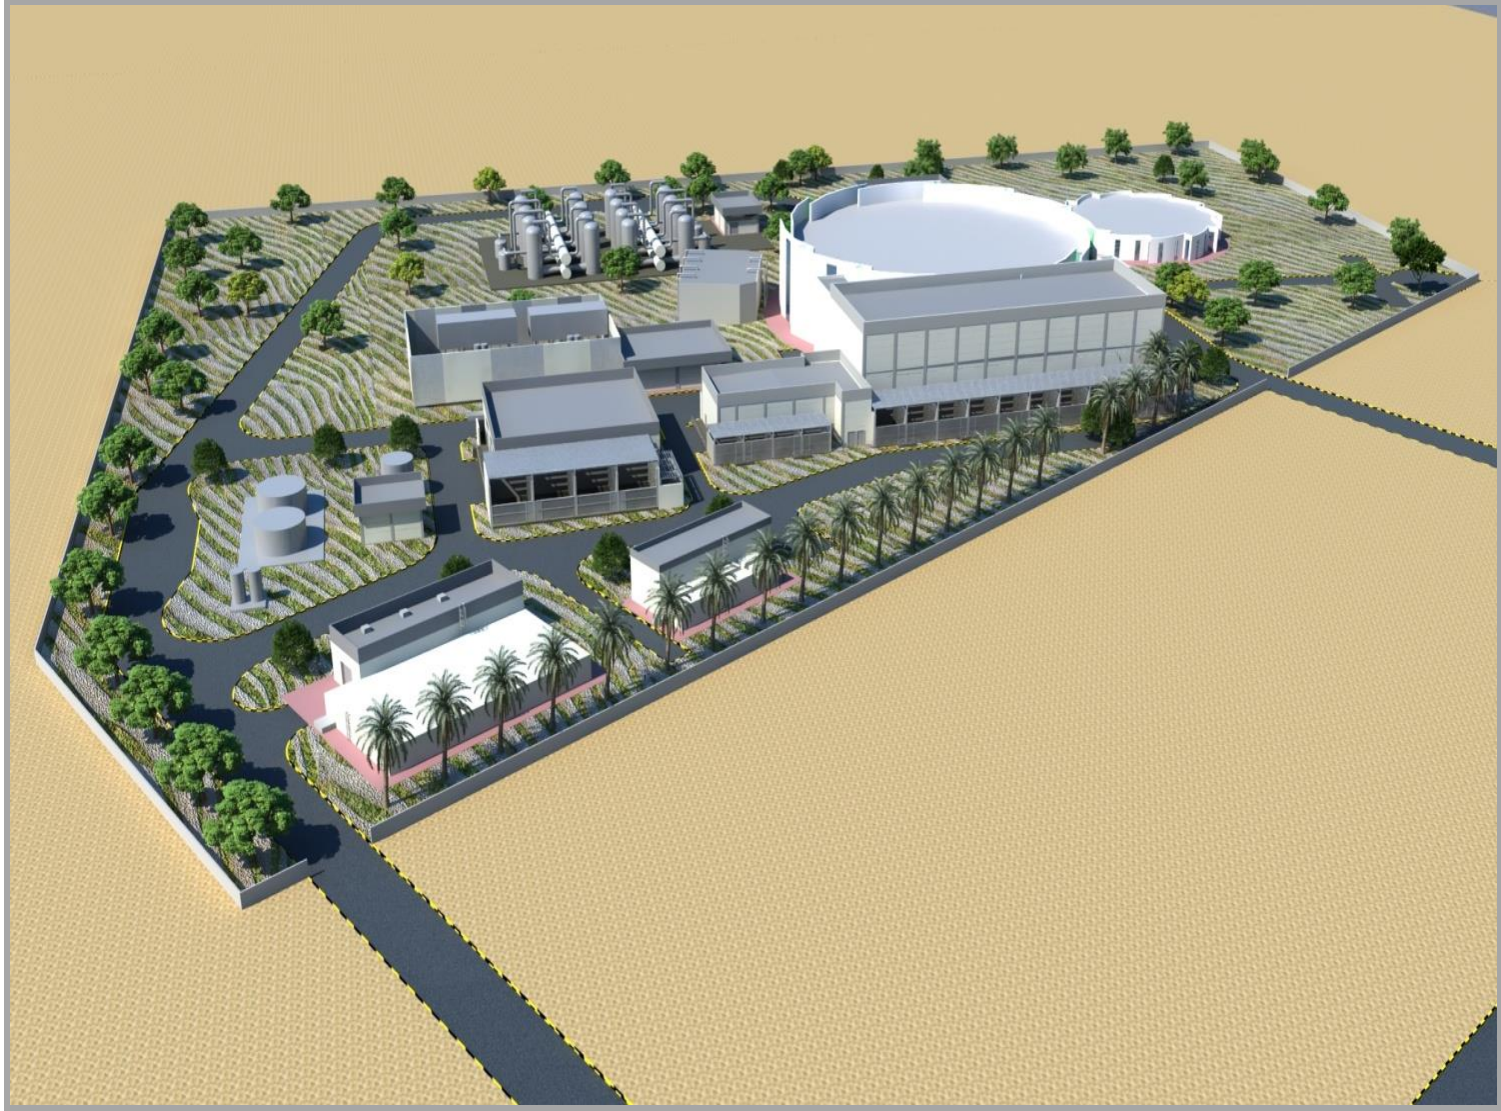

SHEIKH KHALIFA HOUBARA BREEDING CENTRE

MV SWITCHGEAR SOLUTION

SAVERGLASS

LV & MV SWITCHGEAR SOLUTION

GOLF GARDENS II

LV & MV SWITCHGEAR SOLUTION

ADNOC NEW CORPORATE HEADQUARTERS

LV SWITCHGEAR SOLUTION

BOROUGE-3 PROJECT

LV & MV SWITCHGEAR SOLUTION

STEP TUNNEL PUMP STATION-PS-01 ABU DHABI

LV SWITCHGEAR SOLUTION

CLEVELAND CLINIC ABU DHABI

MV SWITCHGEAR SOLUTION

AL MAKTOUM INTERNATIONAL AIRPORT 1

RING MAIN UNITS

AL MAKTOUM INTERNATIONAL AIRPORT 2

RING MAIN UNITS

AL MAKTOUM INTERNATIONAL AIRPORT 3

RING MAIN UNITS

AL MAKTOUM INTERNATIONAL AIRPORT 4

RING MAIN UNITS

DUBAL

LV SWITCHGEAR SOLUTION